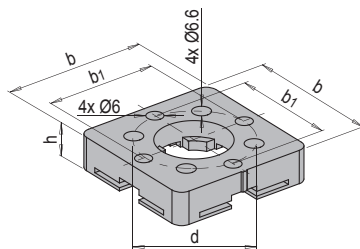

PRODUCT DESCRIPTION

- » Suitable for automatic change
- » 4 through holes for fastening screws
M6
- » Hardened

b	b1	h	d	 Pcs. / PU	No.	EUR
54	42	12.5	40	8	HER 1922/8	< >