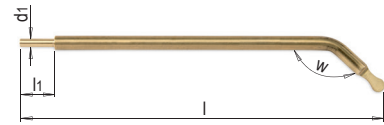

PRODUCT DESCRIPTION

- » Pre-shaped push rods out of brass
- » Flat head guarantees a linear movement

	Version	d1	l1	w	l	No.	EUR
A		3	12	-	137	V 76218/A/137	<>
B		3	12	-	85	V 76218/B/ 85	<>
C		3	12	45°	135	V 76218/C/135	<>
D		3	12	45°	125	V 76218/D/125	<>