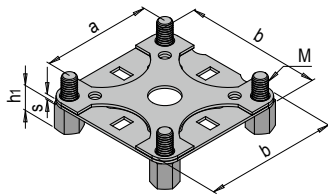

**PRODUCT DESCRIPTION**

- » Compatible with ITS-50
- » Including stands and screws

s	M	a	b	h1	 Pcs. / PU	No.	EUR
1.2	M5	41	50	10	12	HER 1822/12	< >
1.2	M5	41	50	10	50	HER 1822/50	< >