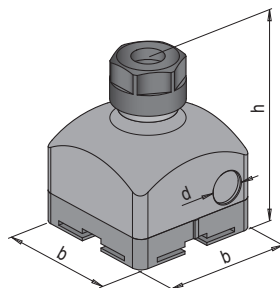

**PRODUCT DESCRIPTION**

- » Original reference elements
- » Prepared for chip encoding

	Content	Pcs.	No.	EUR
	Ø 1	1	HER 1230/ER16/Set	<>
	Ø 2	1		
	Ø 3	1		
	Ø 4	1		
	Ø 5	1		
	Ø 6	1		
	Ø 7	1		
	Ø 8	1		
	Ø 9	1		
	Ø 10	1		
	Wrench ER16	1		
	HER 1910/ 1	1		
	HER 1839/ER16	1		
	HER 1230/ER16	1		

ELECTRODE HOLDER FOR COLLET CHUCKS ER16, STEEL

HER 1230

**PRODUCT DESCRIPTION**

- » Original reference elements
- » Prepared for chip encoding

**MATERIAL**

- » 1.2083, hardened

b	h	d	No.	EUR
54	69	13	HER 1230/ER16	<>