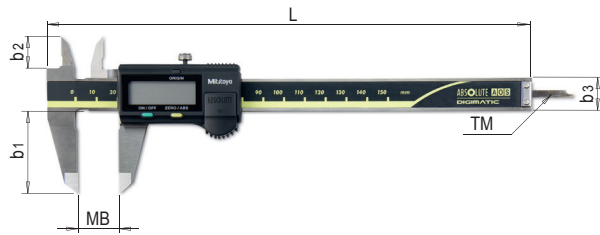

0.01

Mitutoyo

**PRODUCT DESCRIPTION**

- » Ultimate precision through Absolute Measuring System
- » Reliable measuring even with a slightly wet guiding surface
- » With locking screw
- » Battery life: approx. 18,000 hours

**INCLUDED IN THE DELIVERY**

- » Certificate of inspection, a battery (SR44) and a plastic case

L	b1	b2	b3	Tol.	Wt.	MB <sup>1)</sup>	TM <sup>2)</sup>	No.	EUR
233	40	16.5	16	+/-0,02	164 g	0-150	flat	MSD 10002/150/F	< >
233	40	16.5	16	+/-0,02	164 g	0-150	Ø 1.9 mm	MSD 10002/150/R	< >
290	50	20	16	+/-0,02	194 g	0-200	flat	MSD 10002/200/F	< >

1) MB: measuring range

2) TM: depth bar

**i** Pre-calibrated on request