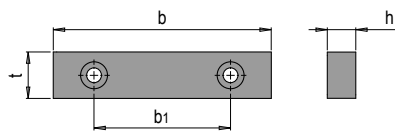

PRODUCT DESCRIPTION

» Suitable for HWS 600

INCLUDED IN THE DELIVERY

» 1 clamping jaw including screws

b1	t	h	b	No.	EUR
80	24	17	125	HWS 6002/125	<>
100	24	17	160	HWS 6002/160	<>